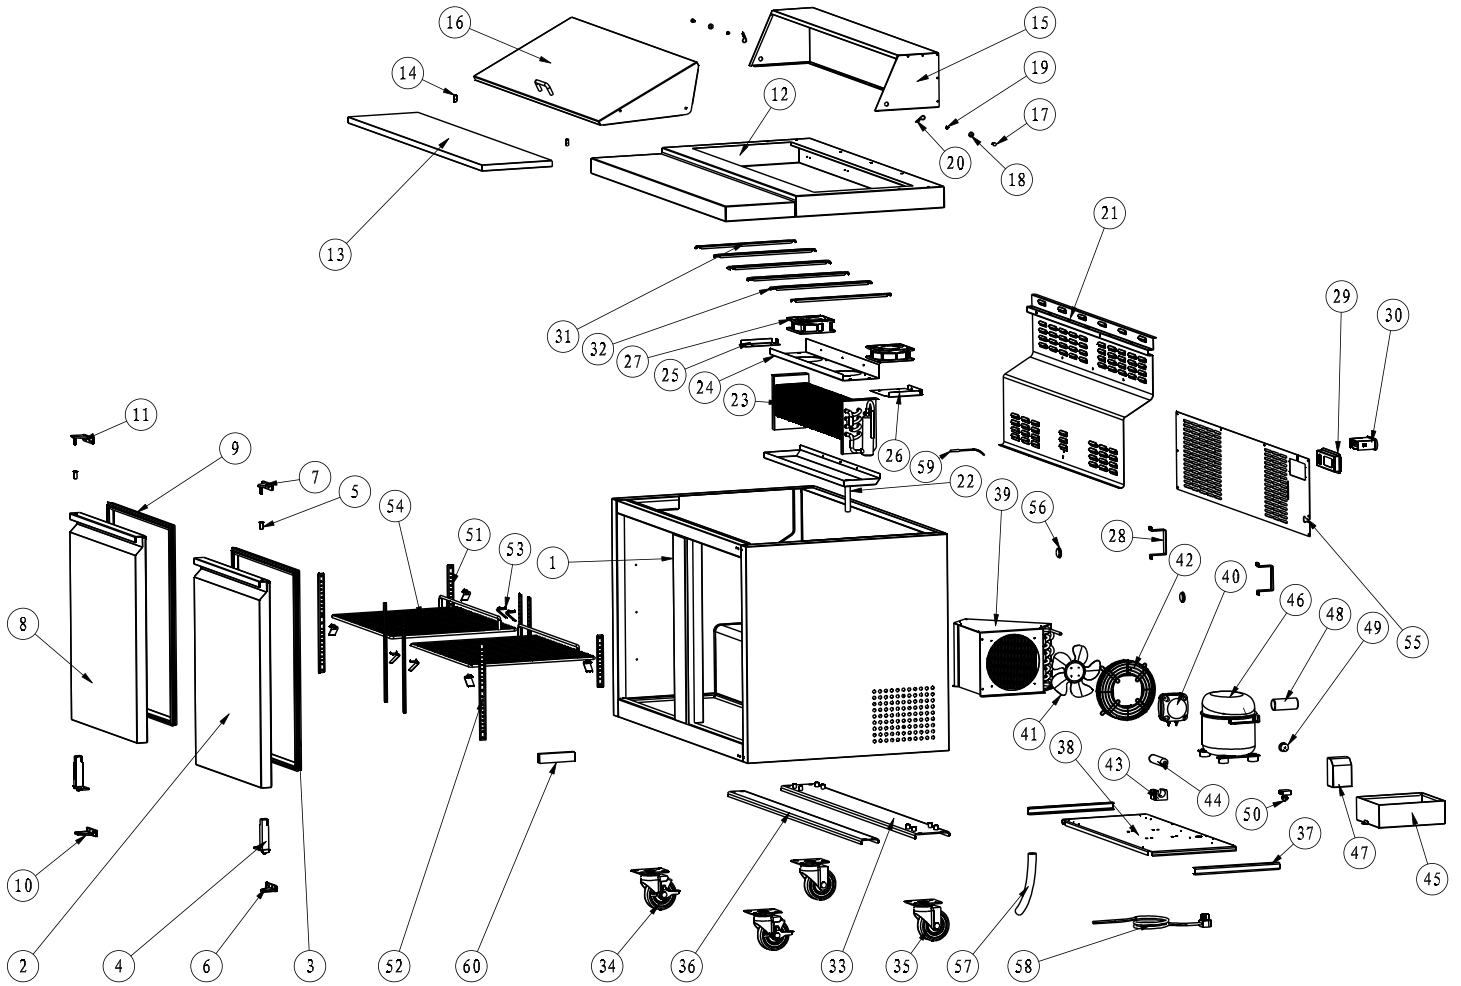

Parts Breakdown

Model PT-CN-1194E-HC 59046

Parts Breakdown

Model PT-CN-1194E-HC 59046

Item No.	Description	Position	Item No.	Description	Position	Item No.	Description	Position
AF092	Cabinet for 59046	1	AF100	Inner Drain Pan for 59046	22	AL932	Condenser Fan Motor for 59046	42
AL940	Right Door for 59046	2	AL945	Evaporator for 59046	23	AL391	Blade of Condenser Fan Motor for 59046	43
AB197	Gasket for 59046	3, 9	AL925	Right Clapboard of Evaporator for 59046	24	AL933	Condenser Fan Cover for 59046	44
AA955	Left/Right Spring Hinge for 59046	4	AL926	Left Clapboard of Evaporator for 59046	25	AB595	Filter Fixer for 59046	45
AA388	Axis Cover for 59046	5	AL927	Evaporator Cover Support for 59046	26	AI968	Filter for 59046	46
AA360	Bottom Right Hinge for 59046	6	AL946	Evaporator Fan Motor for 59046	27	AA874	Outer Drain Pan for 59046	47
AF070	Upper Right Hinge for 59046	7	AF080	Stand Off Bracket for 59046	28	AI372	Compressor for 59046	48
AL941	Left Door for 59046	8	AB320	Thermostat Installation Board for 59046	29	AI373	Compressor Starting Components for 59046	49 - 52
61468	Left Bottom Hinge for 59046	10	AL929	Thermostat for 59046	30	AF089	K Strip-2 Holes for 59046	53
AB200	Upper Left Hinge for 59046	11	AL947	Pan Bracket Support for 59046	31	AF090	K Strip-3 Holes for 59046	54
AF095	Top Board for 59046	12	AL930	Pan Bracket-15 for 59046	32	26884	K Clip for 59046	55
AF096	Cutting Board for 59046	13	AL931	Pan Bracket-25 for 59046	33	AB220	Shelf for 59046	56
AB253	Fixer for Cutting Board for 59046	14	AF104	Castor Support for 59046	34	AL948	Thermostat Installation Board for 59046	57
AL942	Back Cover for 59046	15	26247	Caster without Brake for 59046	35	AL949	Back Grill for 59046	58
AL943	Lid for 59046	16	26246	Caster with Brake for 59046	36	AB169	Foaming Hole Cover for 59046	59
AB256	Dowel for 59046	17	AF105	Assembling Panel Support for 59046	37	AA133	Drain Hose for 59046	60
AB257	Plastic Bolt for 59046	18	AL939	Left Compressor Unit Track for 59046	38	AA135	Power Cord for 59046	61
AB258	Nut for 59046	19	AF106	Compressor Unit Installation Board for 59046	39	AA379	Temperature Probe for 59046	62
AB259	Split Pin for 59046	20	AF085	Compressor Unit Track for 59046	40	AA596	Thermometer for 59046	63
AL944	Evaporator Cover for 59046	21	AB213	Condenser for 59046	41	AL950	Evaporator Fan Cover for 59046	64